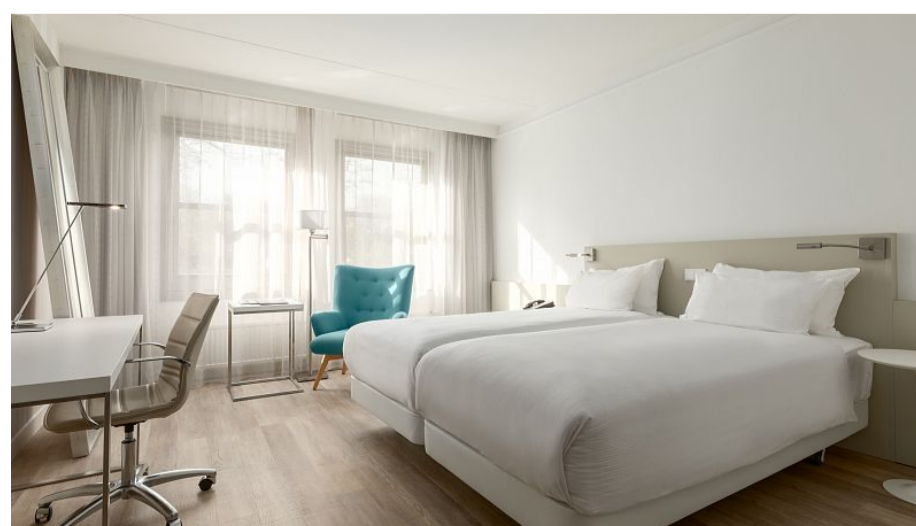

MEETINGS & EVENTS

- 8 meeting rooms
- 6 boardrooms
- capacity for up to 250 people
- suitable for all kinds of events